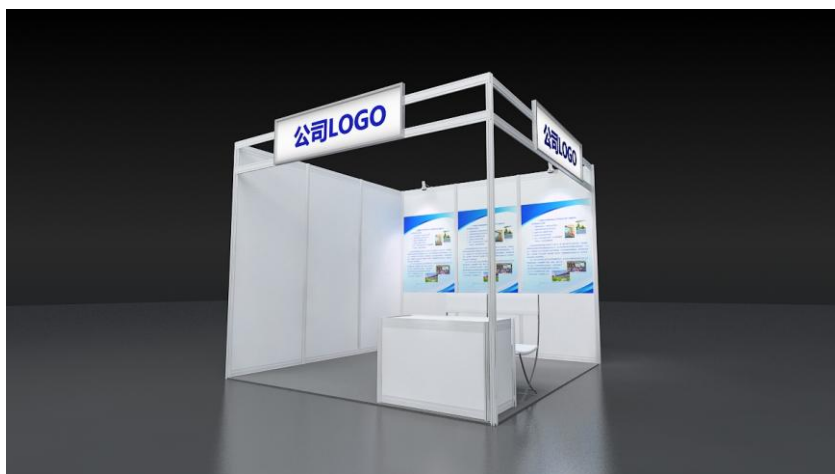

1 consultation table	<input checked="" type="checkbox"/>
1 folding chair	<input checked="" type="checkbox"/>
display panels	<input checked="" type="checkbox"/>
wall to wall carpet	<input checked="" type="checkbox"/>
glass showcase (or round table with 2 leather chairs)	<input checked="" type="checkbox"/>
magazine rack	<input checked="" type="checkbox"/>
free poster printing service (fixed size:0.9 * 1.2m for each poster, fit for panel wall)	6 posters
free logo poster printing service (fixed size 0.962 m * 0.62m:, fit for front side of consultation table)	1 poster

 Promotion in social media and print materials.

II. Price Introduction

Package Price for AMA member:

Premium Booth	Package Price
9 sqm	1900 US\$

* Extra 5% charges shall be needed for double-sided open booth.